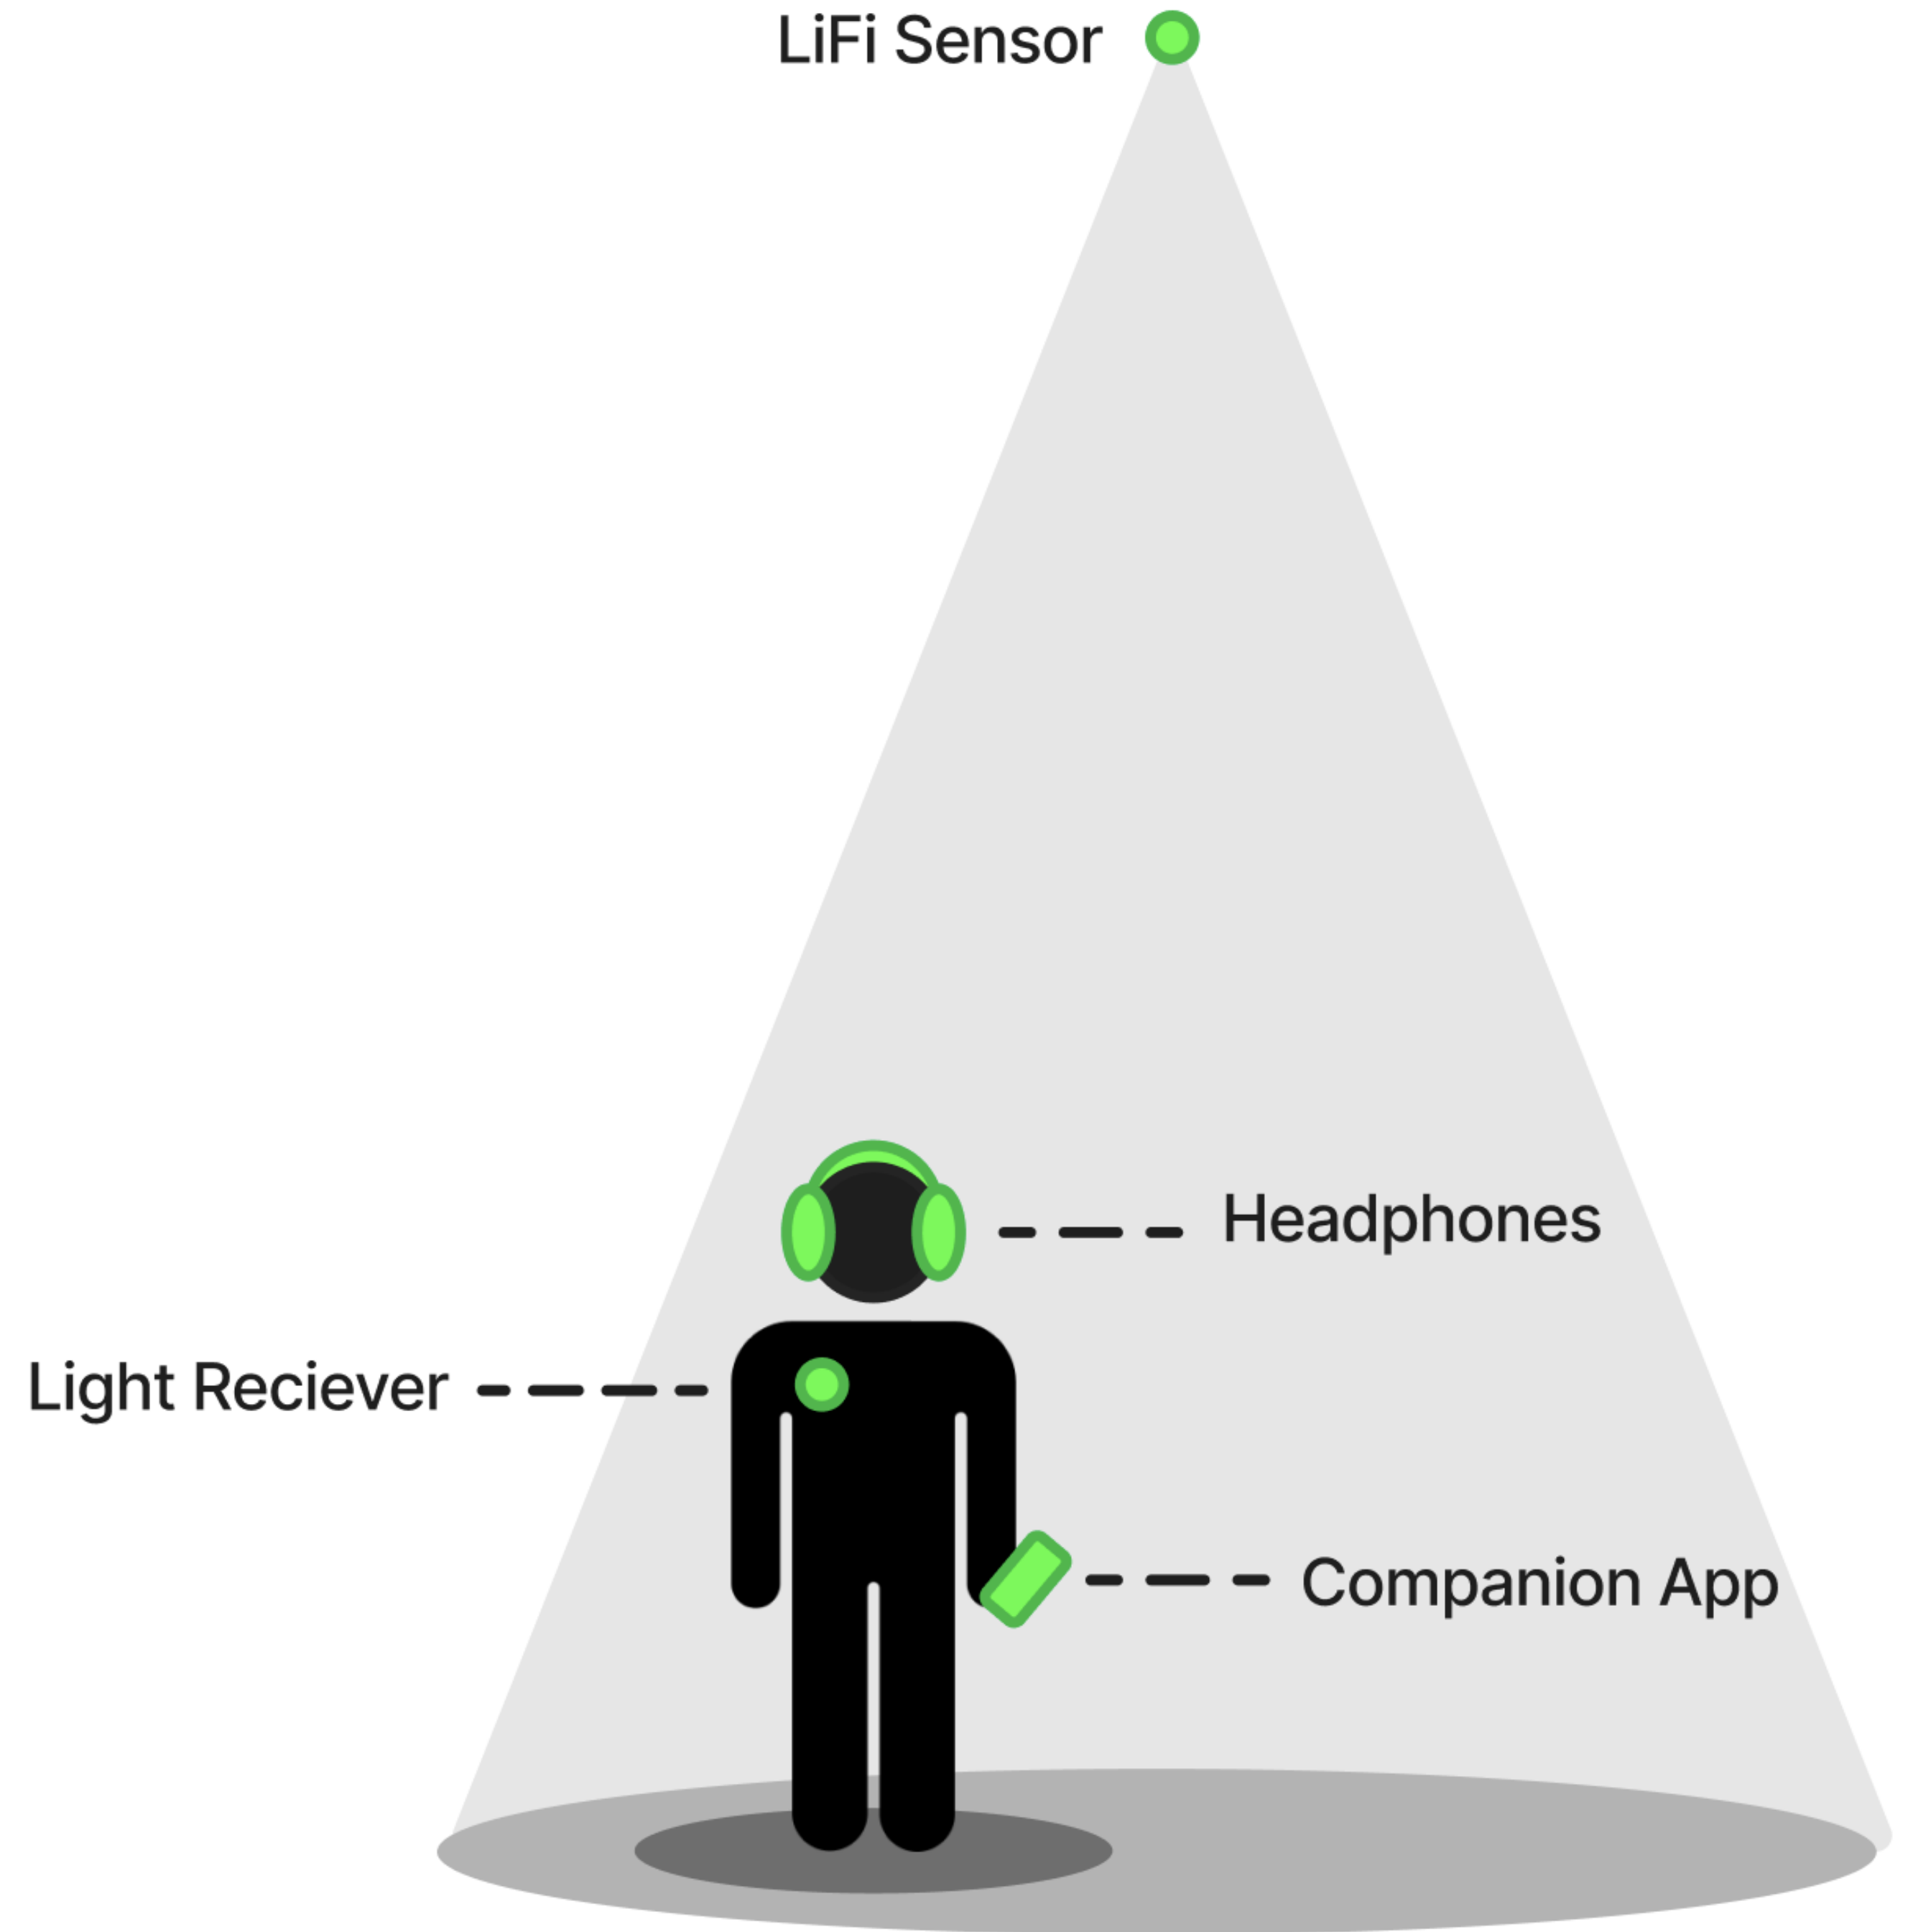

Concept

Utilizes LiFi

Integrates App

Unlocks Navigation + Audio

HEUREKA APP

Concept A

Navigation

Audio guidance

Connected to LiFi lighting system

Inspiring LiFi technology

Navigation

Accessible operation

Plan route

What's interactive

Where are the queues

Audio/TTL supported