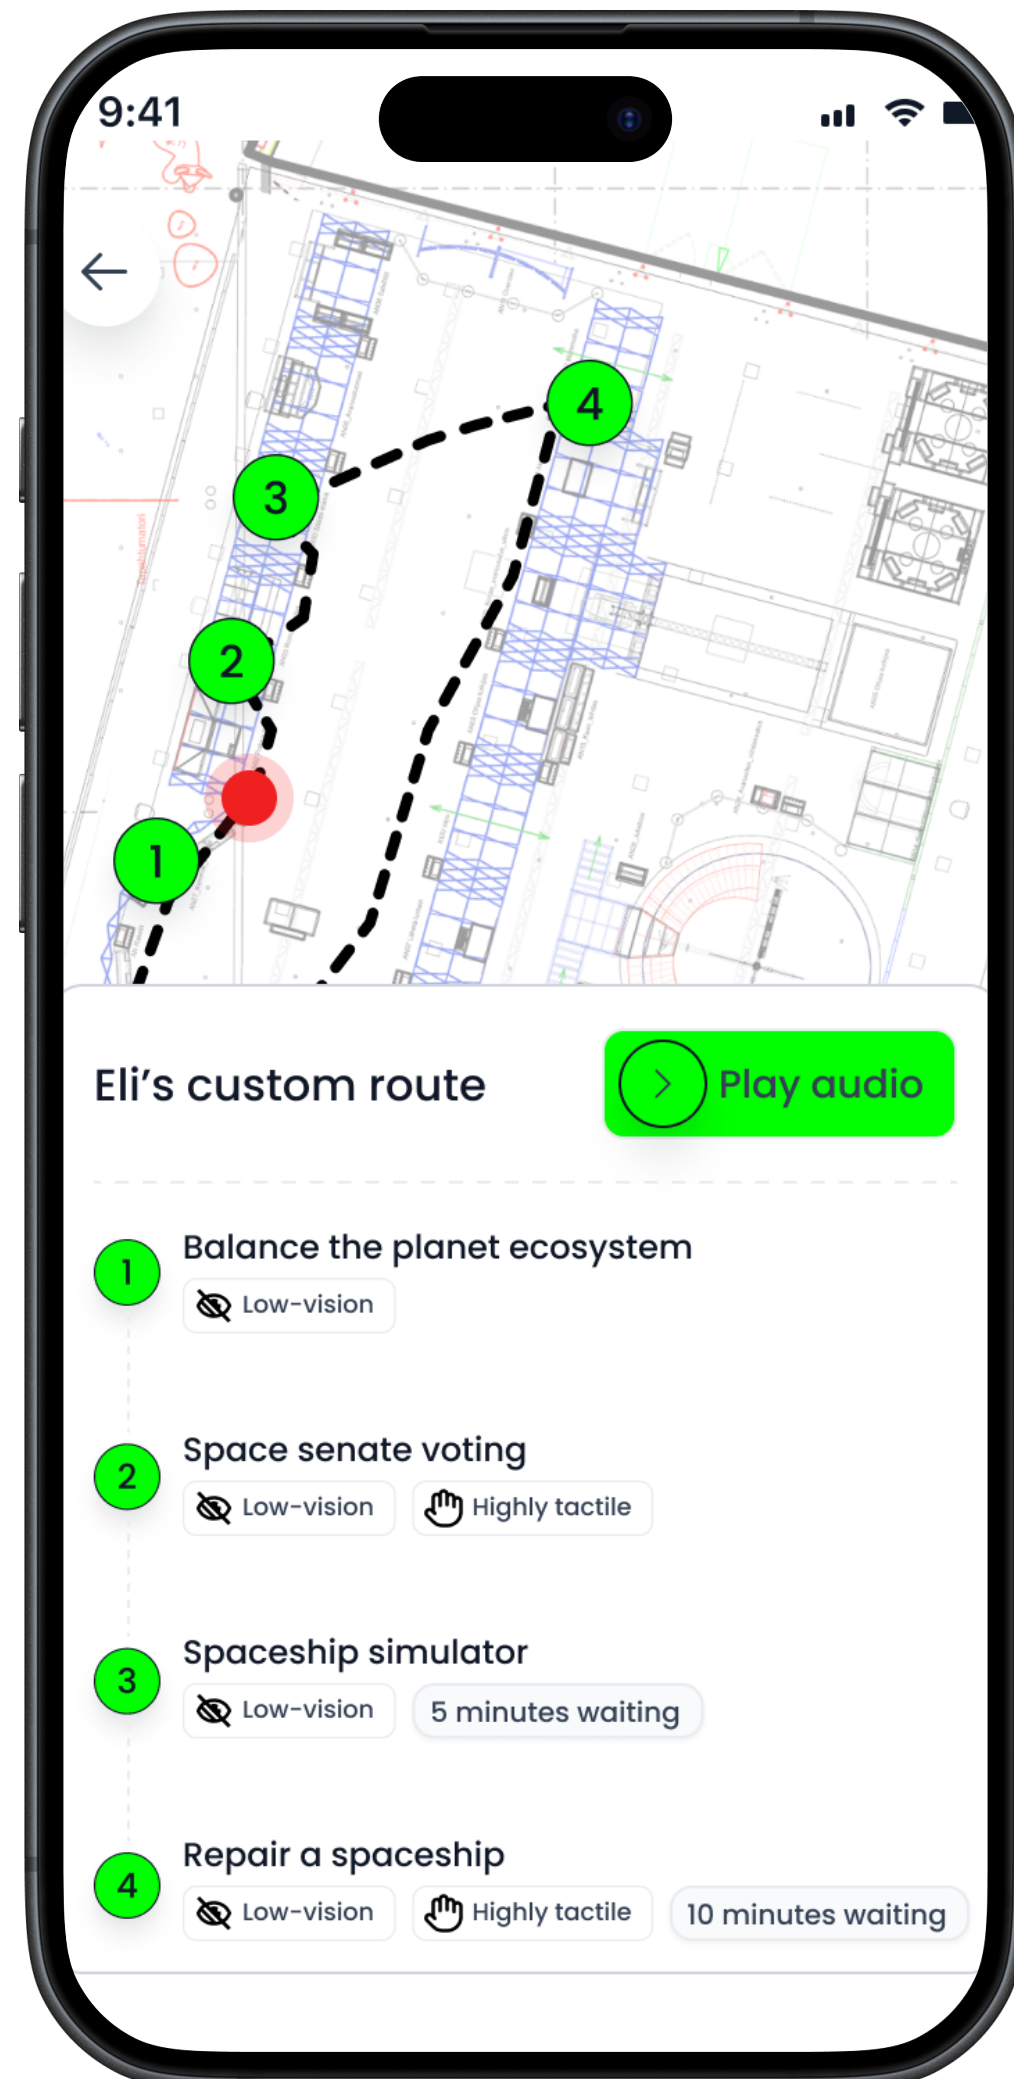

Concept

Utilizes LiFi

Integrates App

Unlocks Navigation + Audio

HEUREKA APP

Concept A

Navigation

Audio guidance

Connected to LiFi lighting system

Inspiring LiFi technology

Navigation

Accessible operation

Plan route

What's interactive

Where are the queues

Audio/TTL supported