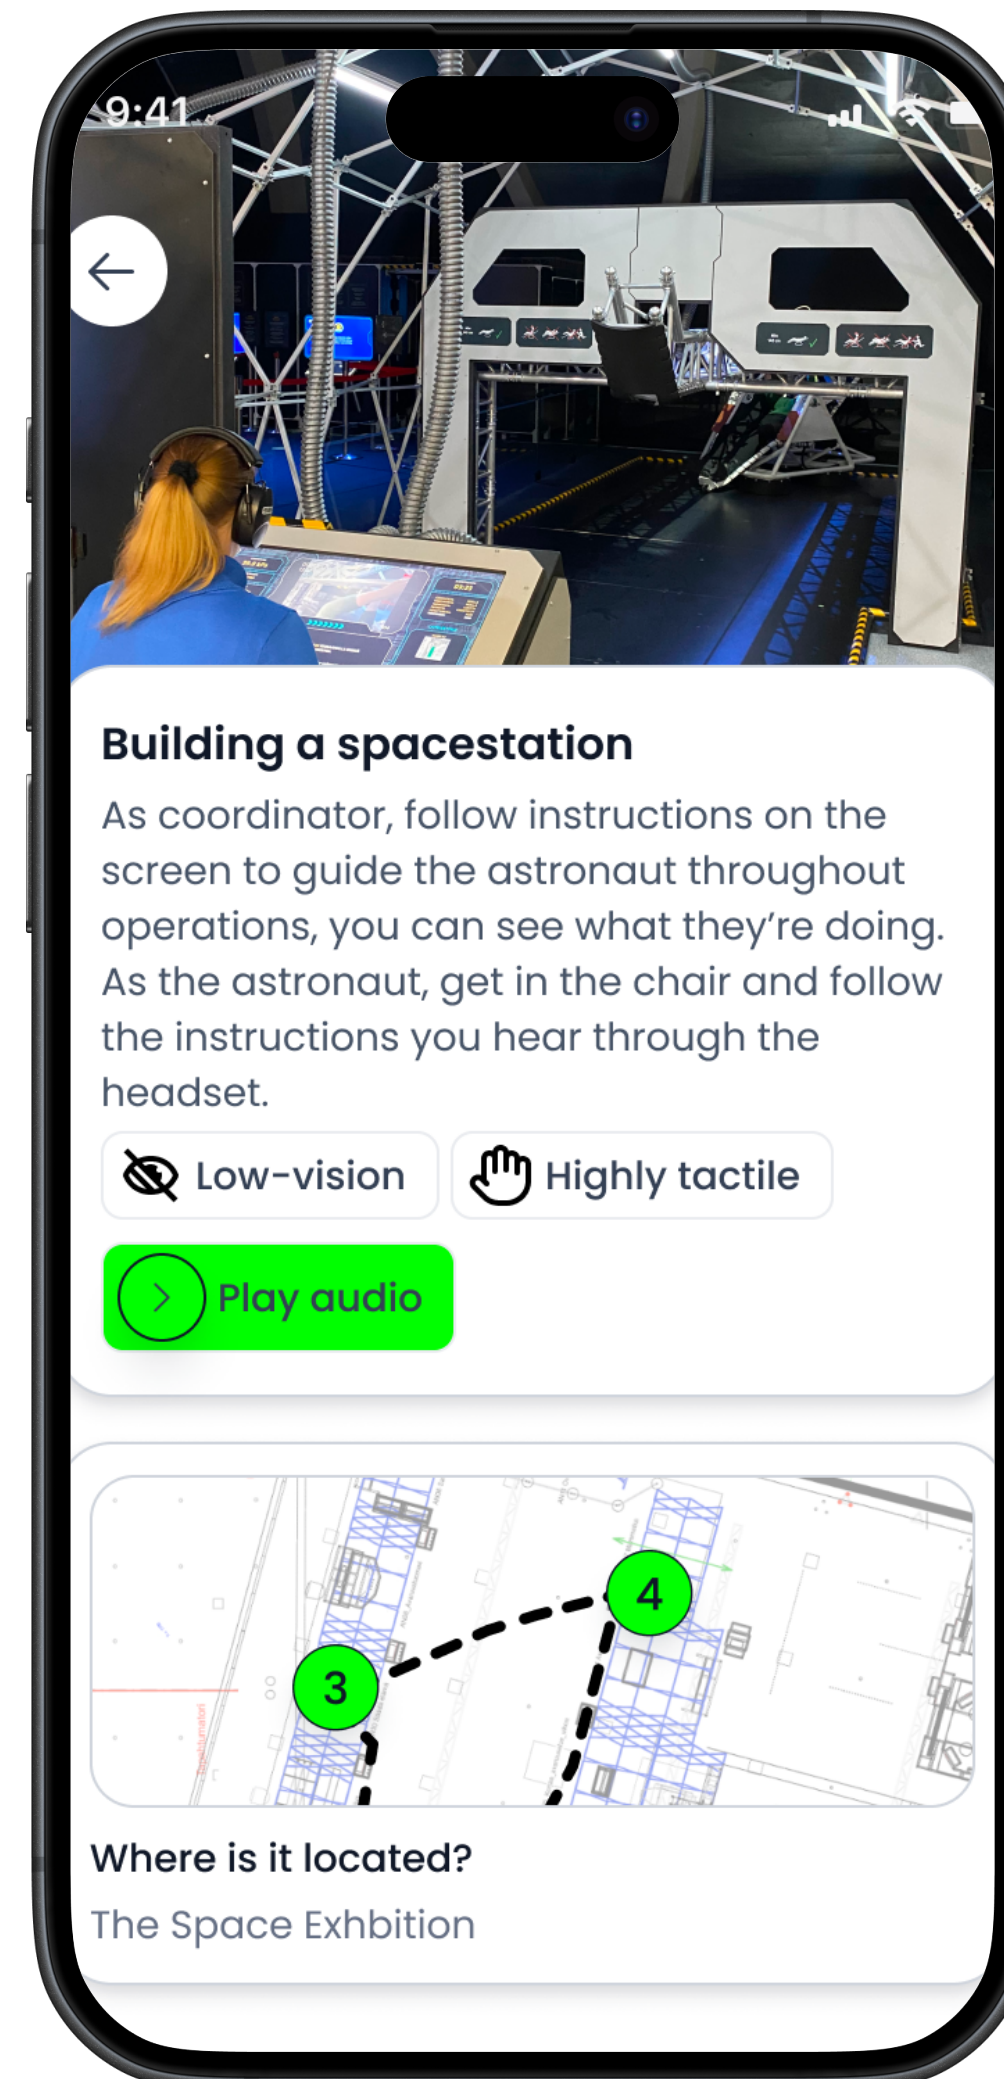

Concept

Utilizes LiFi

Integrates App

Unlocks Navigation + Audio

HEUREKA APP

Concept A

Navigation

Audio guidance